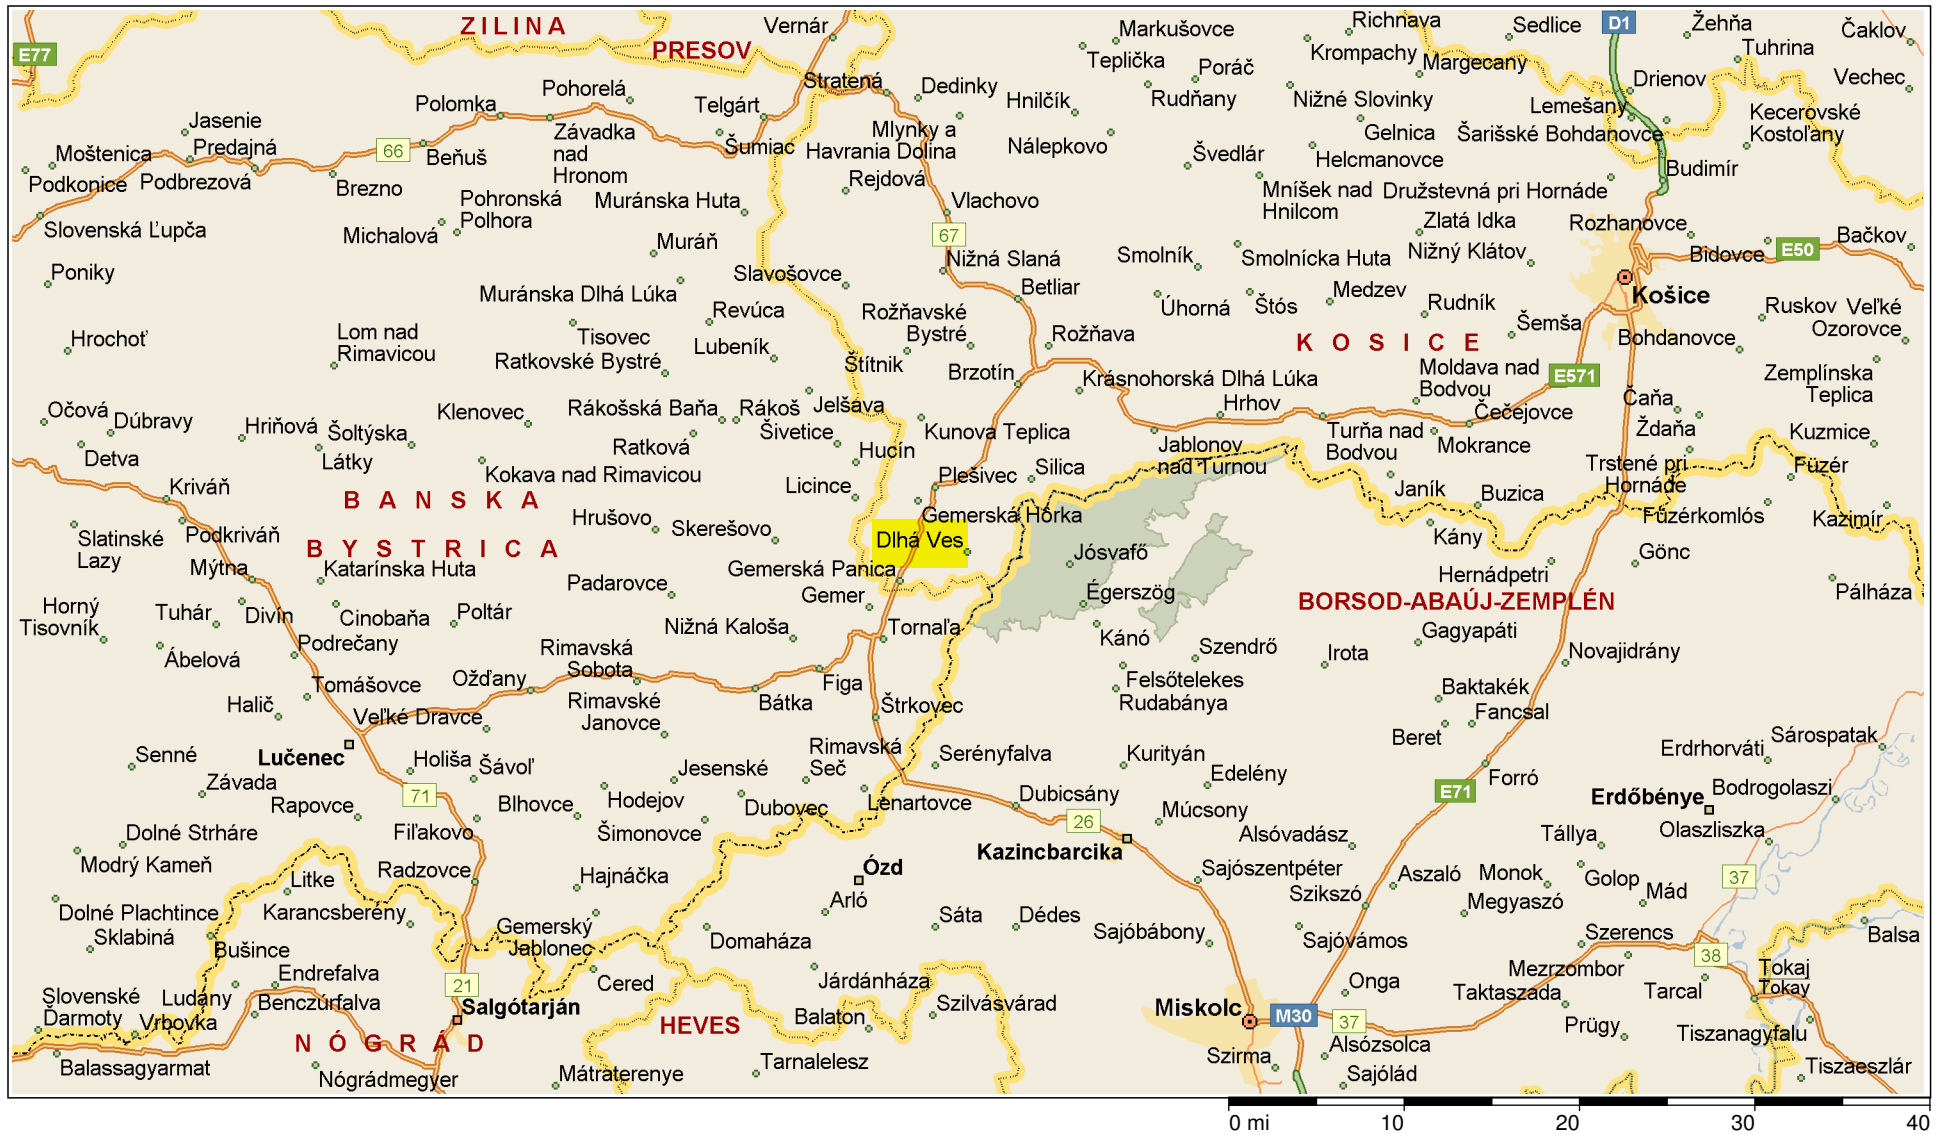

Dlha Ves, Slovakia

Copyright © and (P) 1988–2006 Microsoft Corporation and/or its suppliers. All rights reserved. <http://www.microsoft.com/autoroute/>
Portions © 1990–2006 InstallShield Software Corporation. All rights reserved. Certain mapping and direction data © 2005 NAVTEQ. All rights reserved. NAVTEQ and NAVTEQ ON BOARD are trademarks of NAVTEQ. © Crown Copyright 2005. All rights reserved. License number 100025500.

Dlhá Ves, Slovakia

Dlhá Ves, Slovakia

Díha Ves, Slovakia

Dlha Ves, Slovakia

Dlha Ves, Slovakia