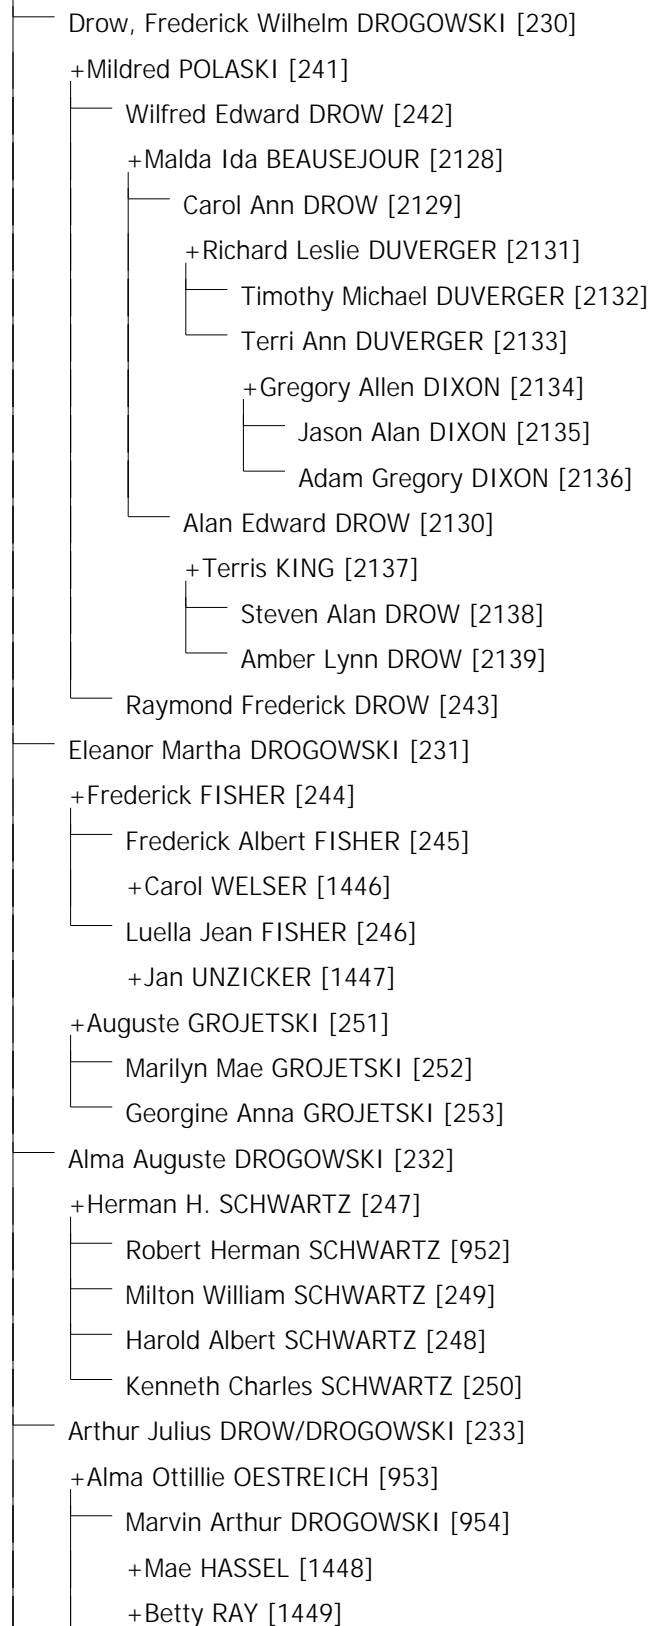

Descendants of: Adolph DROGOWSKI-[113]

Adolph DROGOWSKI [113]

+Augustine KLANN [114]

Descendants of: Adolph DROGOWSKI -[113]

— Frederick DROGOWSKI [1428]

— Lorraine Jeanette DROGOWSKI [1423]

+John William McMILLIAN [1424]

— Larry William McMILLAN [1450]

— Randy Eugene McMILLAN [1451]

— Allen Gary McMILLAN [1452]

— Betty Janet DROGOWSKI [1425]

+Edsel James BLAKE [1453]

— Linda Ann BLAKE [1454]

+Michael Bell BELL [1983]

— Michael Andrew BELL [2045]

+Julie SMITH [2048]

— Amy Leigh BELL [2046]

— Andrea Lynn BELL [2047]

— Brian Edsel BLAKE [1455]

+Sandra Kay MORGAN [2049]

— David James BLAKE [2050]

— Gregory Alan BLAKE [1456]

— Robert Scott BLAKE [1457]

— Mark Allen BLAKE [1458]

— Paul Arthur BLAKE [1459]

— Beverly Jean DROGOWSKI [1426]

+Willis Ray DEVORE [1460]

— Kenneth Ray DEVORE [1461]

+Unknown

— Ryan Ray DEVORE [2051]

— Donald Allen DEVORE [1462]